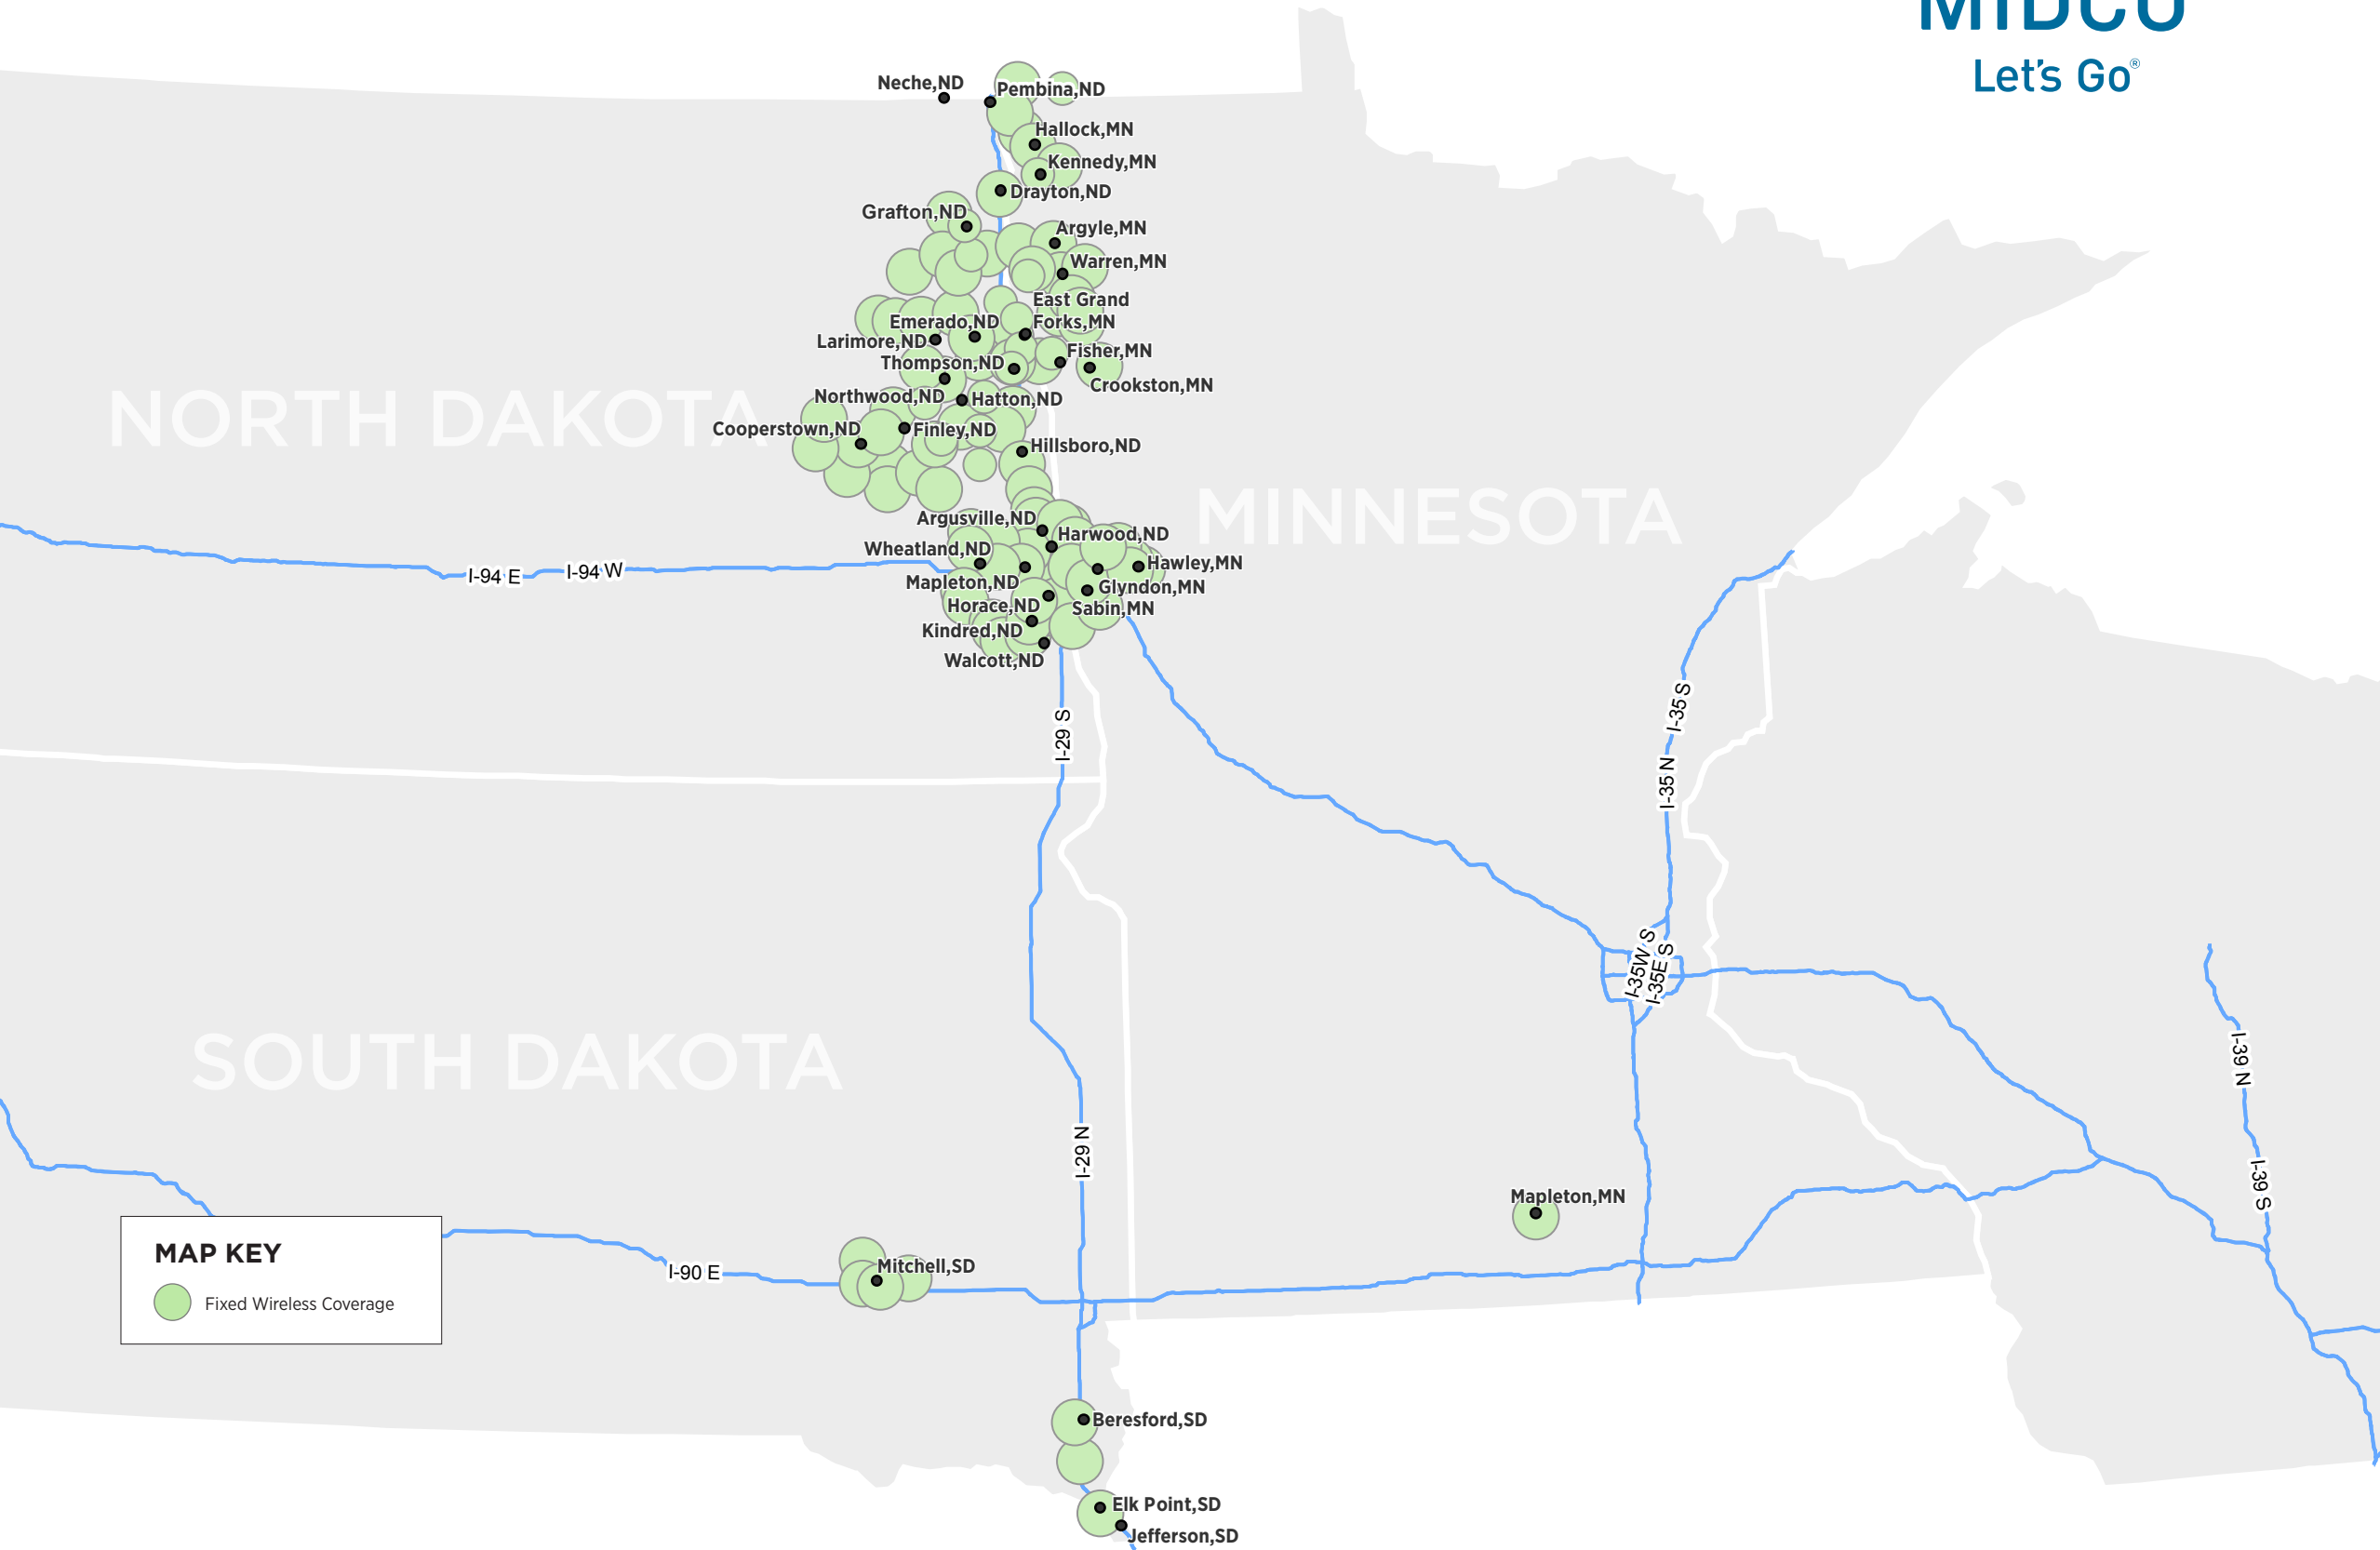

MIDCO FIXED WIRELESS

NORTH DAKOTA

MINNESOTA

SOUTH DAKOTA

MAP KEY

- Fixed Wireless Coverage