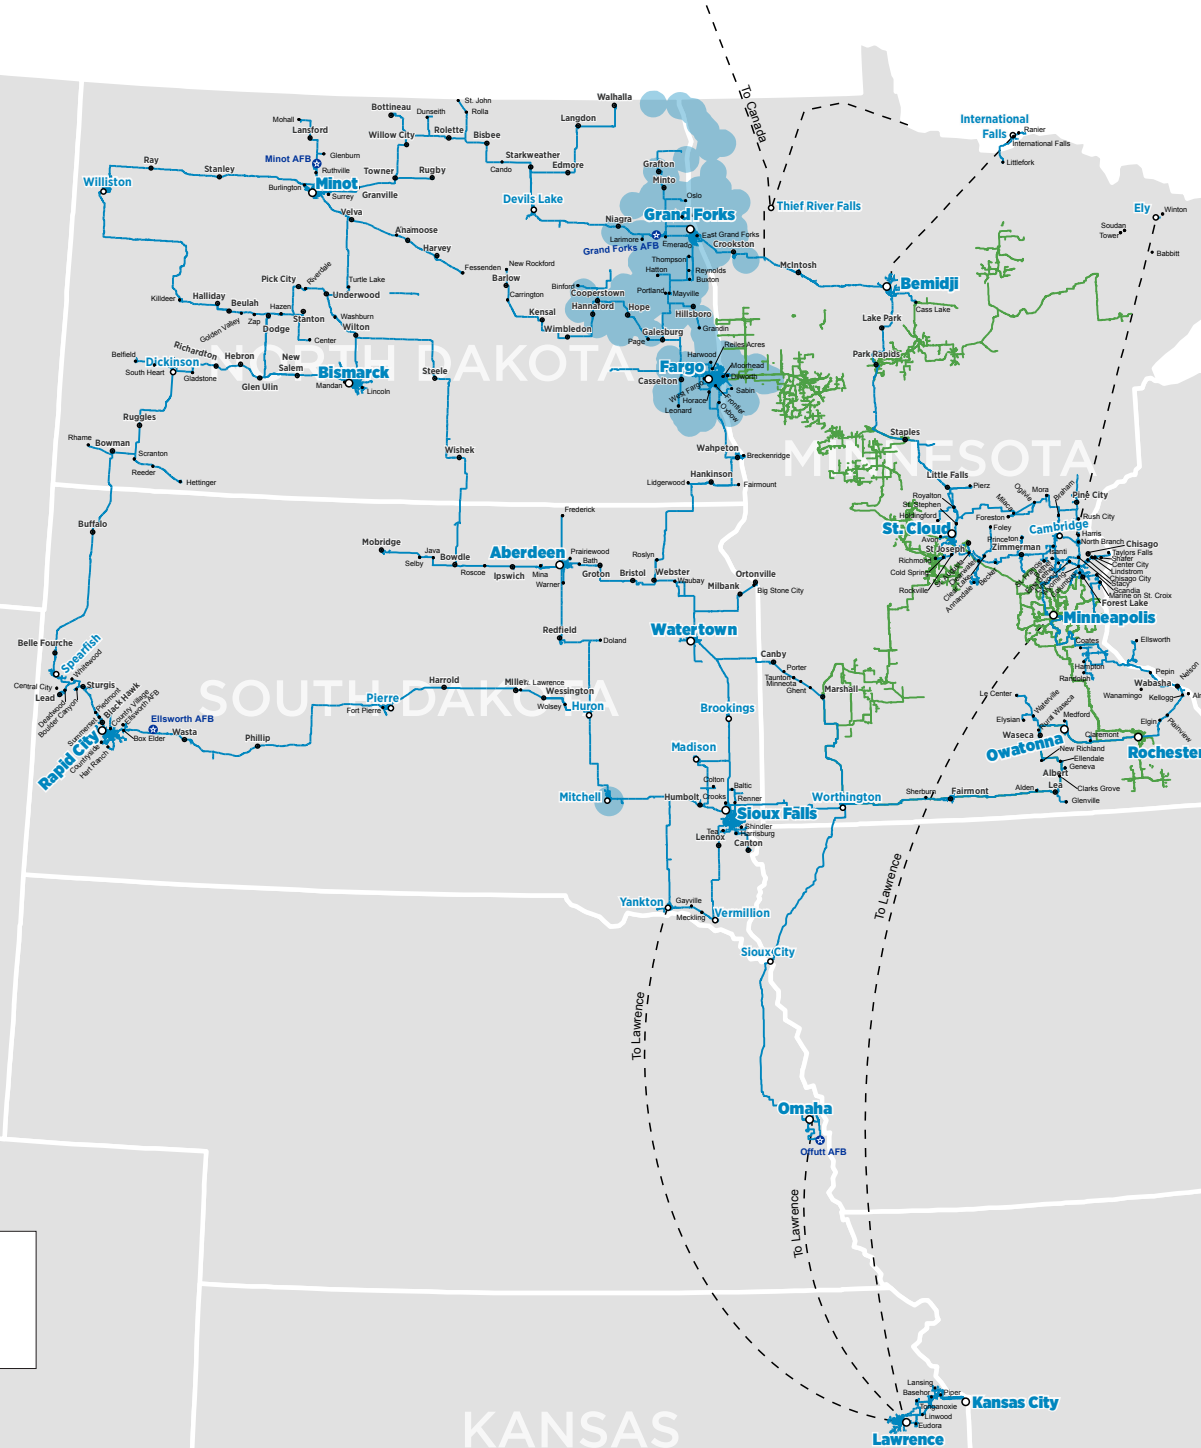

MIDCO FIXED WIRELESS

MAP KEY

- Fixed Wireless Coverage

KANSAS

Lawrence
Kansas City